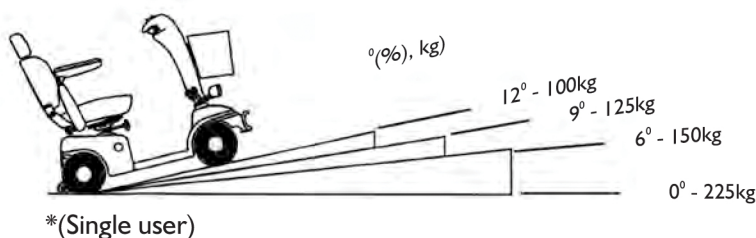

SPECIFICATIONS

	ROCKY 6 Thin Tyre
Length	1430mm
Width	680mm
Height	1300mm
*Safe Climbing Angle	9 Degrees
*Max Climbing Angle	12 Degrees
*Maximum Load <u>Single user</u>	225Kgs
Charger	8Amp
Motor Size	2.0Hp
Battery capacity min	2 x 60 Amp
Maximum range#	up to 50km
Wheel Size	355mm
Turning Radius	1800 mm
Weight (with battery)	146kg

FEATURES:

Double Pillow Comfort Seat
Delta Steering Tiller
Gas Adjustable Steering Tiller
Adjustable width arm rests
Adjustable rear suspension
Sliding Rotating Seat
Variable Seat Height
Battery Power indicator
Double Head Lights
Rear Lights & Indicators
Hazard Lights
Front & Rear Bump Pads
High & Low Speed
Shopping Basket
Comprehensive Warranty

WARNING: Do not exceed 10kph on public roads or paths

IMPORTANT: Always be sure to read your owner's manual thoroughly before operating your machine.

Driving range varies with the factors shown below

- (1) The weight of the occupant
- (2) Level ground & Ambient temperature
- (3) Battery condition / Type of charger
- (4) Driving Style

Shoprider is listed and complies with the regulations of the Therapeutic Goods Association of Australia as well as the regulatory bodies and standards in America (FDA) and Europe (CE)

Unit 8, 110-120 Silverwater Rd
SILVERWATER NSW 2128

Tel: 02 9649 2111
E: Sales@activemobility.com.au

www.activemobility.com.au

Active Mobility

Updated October 2015